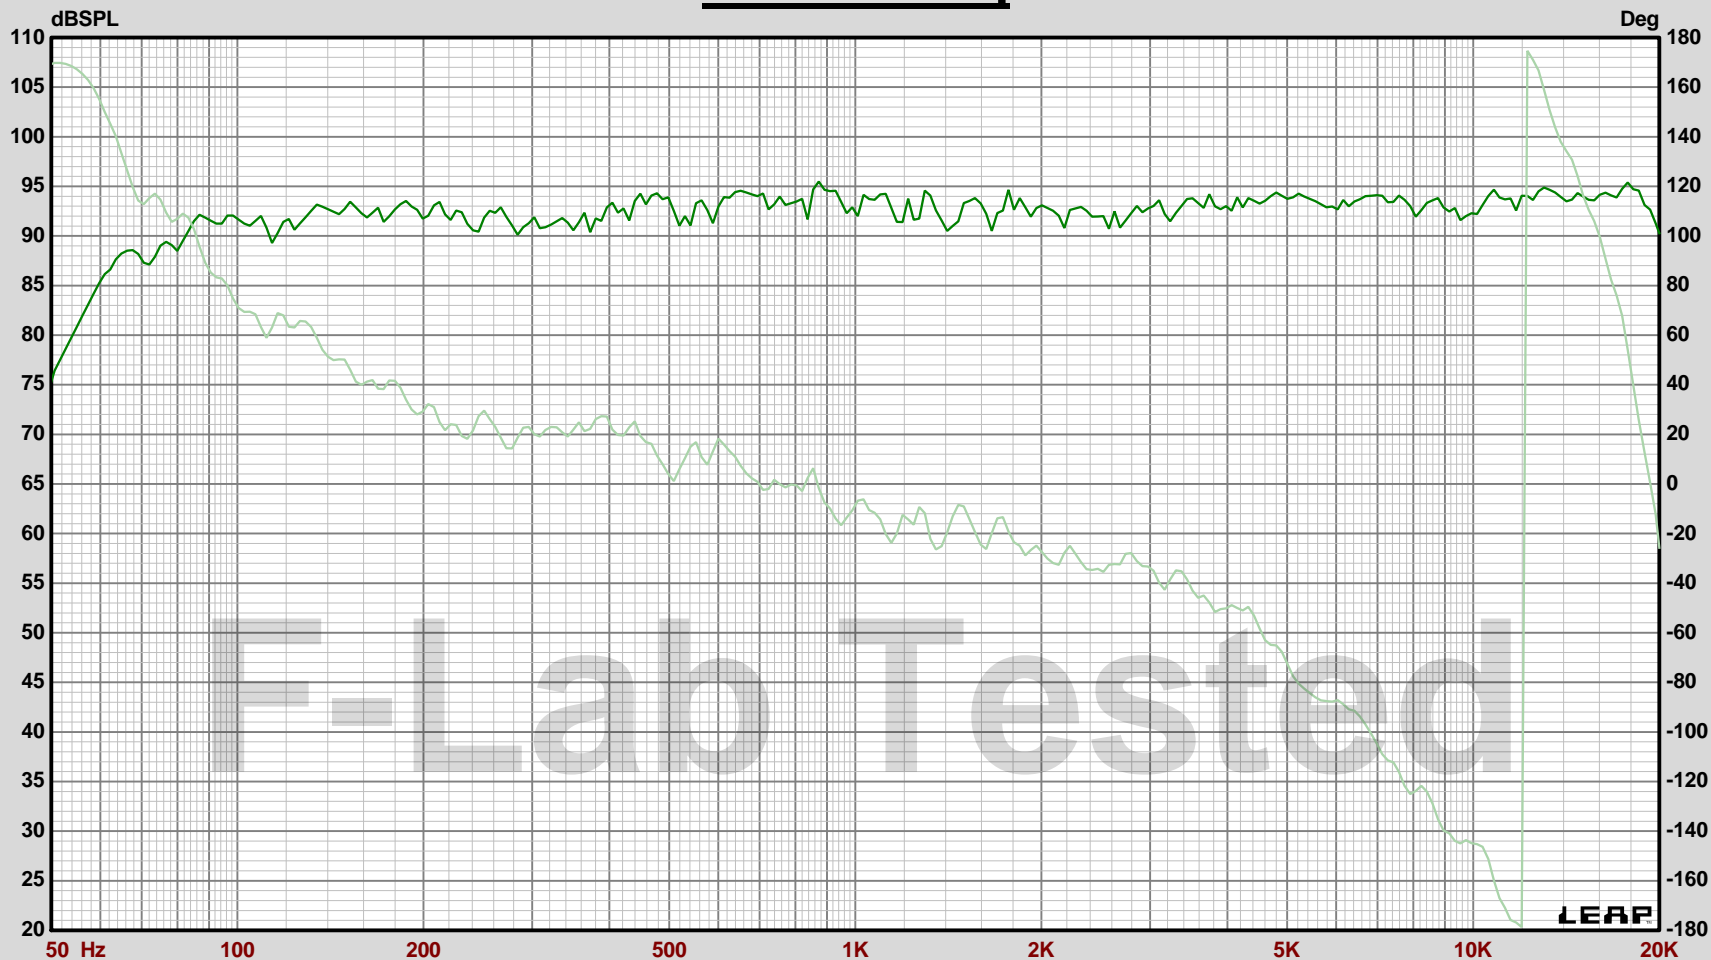

# SPL vs Freq

Map

10: DJ Mon. 15LW30\_8Mi100\_TPL150H

Notes

---

---

---

---